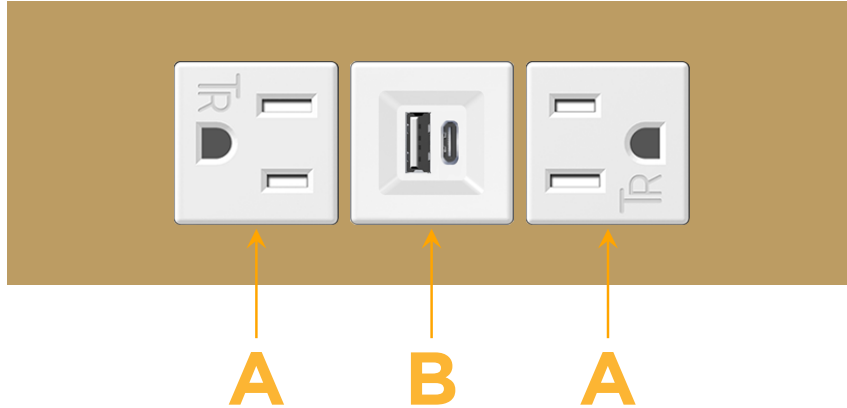

Custom Finishes Available

M-POWER-3TW-ABA-BRATP

Features:

Module/Port Options:

- A** Tamper Resistant AC Receptacle
- B** USB-A & USB-C (3.0A USB-A / 15W USB-C)
- U** Double USB-A (Fast Charging Ports - Rated for 3.2A)
- H** HDMI
- 6** CAT 6
- 12** RJ 12
- X** Switched AC
- Y** 3-Way Switch (Low Voltage)
- C** USB-C (27W High Speed Charging Port)
- Z** USB-C (18W High Speed Charging Port)
- R** Switched AC (Rocker Switch)
- D** Dimmer Switch

Plug:

- Supplied with Low Profile Flat 45° Angle 120 VAC Plug
- Optional Standard Straight 120 VAC Plug
- Optional Straight 120 VAC Pass-through Plug

- CLEAN, COMPACT DESIGN
- STREAMLINED
- LOW PROFILE
- SIDE-EXITING CORDS
- PLUG & PLAY
- 6' AC CORD & PLUG (FLAT PLUG STANDARD)
- CUSTOMIZABLE CONFIGURATIONS AND FINISHES
- UL LISTED FOR MOUNTING IN FURNITURE
- 15A

sales@mormax.com

mormax.com

Specs:

Modules/Ports:

- A Tamper Resistant AC Receptacle
- B USB-A & USB-C (3.0A USB-A / 15W USB-C)