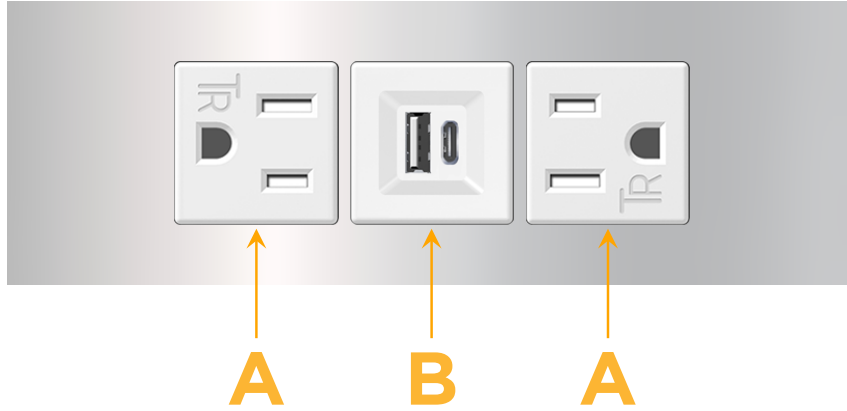

Custom Finishes Available

M-POWER-3TW-ABA-CRATP

Features:

Module/Port Options:

- A** Tamper Resistant AC Receptacle
- B** USB-A & USB-C (3.0A USB-A / 15W USB-C)
- U** Double USB-A (Fast Charging Ports - Rated for 3.2A)
- H** HDMI
- 6** CAT 6
- 12** RJ 12
- X** Switched AC
- Y** 3-Way Switch (Low Voltage)
- C** USB-C (27W High Speed Charging Port)
- Z** USB-C (18W High Speed Charging Port)
- R** Switched AC (Rocker Switch)
- D** Dimmer Switch

Plug:

Supplied with Low Profile Flat 45° Angle 120 VAC Plug

Optional Standard Straight 120 VAC Plug

Optional Straight 120 VAC Pass-through Plug

- CLEAN, COMPACT DESIGN
- STREAMLINED
- LOW PROFILE
- SIDE-EXITING CORDS
- PLUG & PLAY
- 6' AC CORD & PLUG (FLAT PLUG STANDARD)
- CUSTOMIZABLE CONFIGURATIONS AND FINISHES
- UL LISTED FOR MOUNTING IN FURNITURE
- 15A

sales@mormax.com

mormax.com

Specs:

Modules/Ports:

- A** Tamper Resistant AC Receptacle
- B** USB-A & USB-C (3.0A USB-A / 15W USB-C)