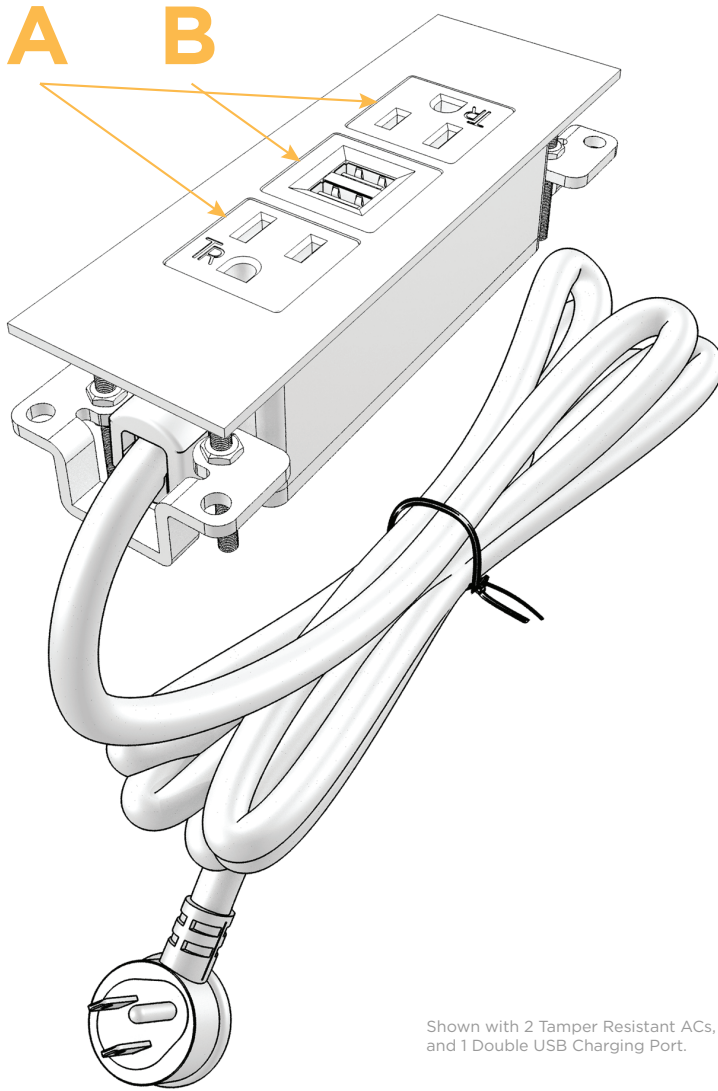

##### Module/Port Options:

- A** Tamper Resistant AC Receptacle
- B** Double USB (Fast Charging Ports - Rated for 3.2A)
- C** HDMI
- D** CAT 6
- E** 3.5mm Mini Stereo Jack
- F** Single USB (Fast Charging Port - Rated for 3.2A)
- G** RJ 12
- H** Switched AC
- I** 3-Way Switch
- J** USB C (High Speed Charging Port)
- K** Switched AC (Rocker Switch)

##### Plug:

- Low Profile Flat 45° Angle 120 VAC Plug
- Standard Straight 120 VAC Plug

- **CLEAN, COMPACT DESIGN**
- **STREAMLINED**
- **LOW PROFILE**
- **SIDE-EXITING CORDS**
- **PLUG & PLAY**
- **3.2A HIGH SPEED USB CHARGING FOR ALL DEVICES**
- **6' AC CORD & PLUG (FLAT PLUG STANDARD)**
- **CUSTOMIZABLE CONFIGURATIONS AND FINISHES**
- **UL LISTED FOR MOUNTING IN FURNITURE**
- **15A**

## AC POWER & DATA CONNECTIVITY SOLUTION

#### Modules/Ports:

- A** Tamper Resistant AC Receptacle
- B** Double USB (Fast Charging Ports - Rated for 3.2A)

Shown with 2 Tamper Resistant ACs, and 1 Double USB Charging Port.