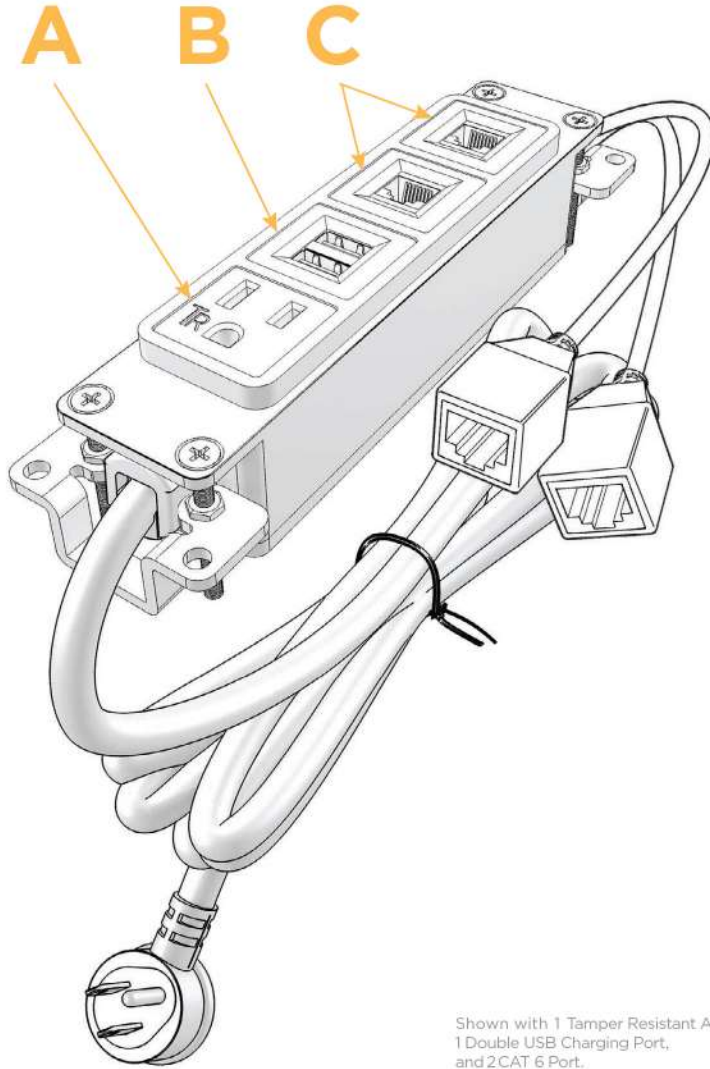

Bezel Finish: **BLACK (ABS)**
Custom Finishes Available M-POWER-4T-AU66-BAB

Features:

- Module/Port Options:**
- A** Tamper Resistant AC Receptacle
 - B** Double USB (Fast Charging Ports - Rated for 3.2A)
 - C** HDMI
 - D** CAT 6
 - E** 3.5mm Mini Stereo Jack
 - F** Single USB (Fast Charging Port - Rated for 3.2A)
 - G** RJ 12
 - H** Switched AC
 - I** Wireless AC
 - J** 3-Way Switch
 - K** USB C (High Speed Charging Port)
- Plug:**
- Low Profile Flat 45° Angle 120 VAC Plug
 - Standard Straight 120 VAC Plug

- CLEAN, COMPACT DESIGN
- STREAMLINED
- LOW PROFILE
- SIDE-EXITING CORDS
- PLUG & PLAY
- 3.2A HIGH SPEED USB CHARGING FOR ALL DEVICES
- 6' AC CORD & PLUG (FLAT PLUG STANDARD)
- CUSTOMIZABLE CONFIGURATIONS AND FINISHES
- UL LISTED FOR MOUNTING IN FURNITURE
- 15A

Shown in Black (ABS) Bezel, featuring 1 Tamper Resistant ACs, 1 Double USB Charging Port, and 2 CAT 6 Ports.

M-POWER-4T

AC POWER & DATA CONNECTIVITY SOLUTION

M-POWER-4T-AU66-BAB

Mormax Company, Inc. 914-699-0101
 8 Westchester Plaza sales@mormax.com
 Elmsford, NY 10523 mormax.com

Specs:

Modules/Ports:

- A** Tamper Resistant AC Receptacle
- B** Double USB (Fast Charging Ports - Rated for 3.2A)
- C** CAT 6

Shown with 1 Tamper Resistant ACs, 1 Double USB Charging Port, and 2 CAT 6 Port.