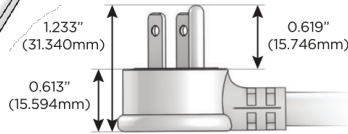

M-POWER-4T

AC POWER & DATA CONNECTIVITY SOLUTION

M-POWER-4T-RAUR-CRAB

Specs:

Modules/Ports:

- R** Switched AC (Rocker Switch)
- A** Tamper Resistant AC Receptacle
- U** Double USB-A (Fast Charging Ports - Rated for 3.2A)