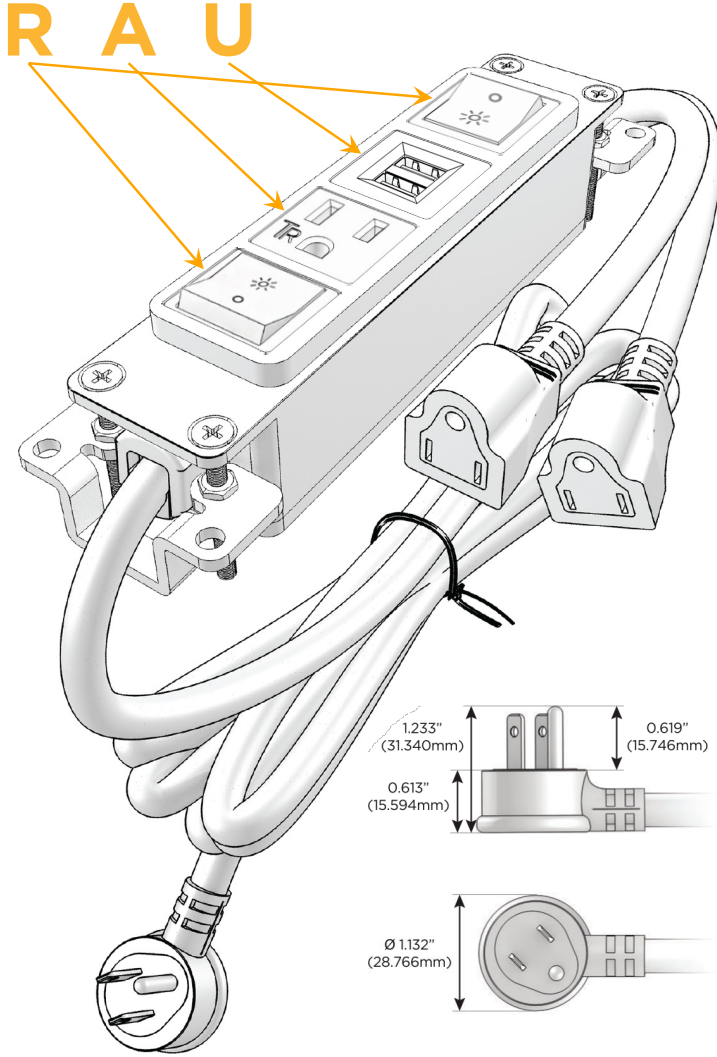

Custom Finishes Available M-POWER-4T-RAUR-CRAB

Features:

Module/Port Options:

- A Tamper Resistant AC Receptacle
- B USB-A & USB-C (3.0A USB-A / 15W USB-C)
- U Double USB-A (Fast Charging Ports - Rated for 3.2A)
- H HDMI
- 6 CAT 6
- 12 RJ 12
- X Switched AC
- Y 3-Way Switch (Low Voltage)
- C USB-C (27W High Speed Charging Port)
- Z USB-C (18W High Speed Charging Port)
- R Switched AC (Rocker Switch)
- D Dimmer Switch

Plug:

- Supplied with Low Profile Flat 45° Angle 120 VAC Plug
- Optional Standard Straight 120 VAC Plug
- Optional Straight 120 VAC Pass-through Plug

- CLEAN, COMPACT DESIGN
- STREAMLINED
- LOW PROFILE
- SIDE-EXITING CORDS
- PLUG & PLAY
- 6' AC CORD & PLUG (FLAT PLUG STANDARD)
- CUSTOMIZABLE CONFIGURATIONS AND FINISHES
- UL LISTED FOR MOUNTING IN FURNITURE
- 15A

M-POWER-4T

AC POWER & DATA CONNECTIVITY SOLUTION

M-POWER-4T-RAUR-CRAB

Specs:

Modules/Ports:

- R** Switched AC (Rocker Switch)
- A** Tamper Resistant AC Receptacle
- U** Double USB-A (Fast Charging Ports - Rated for 3.2A)