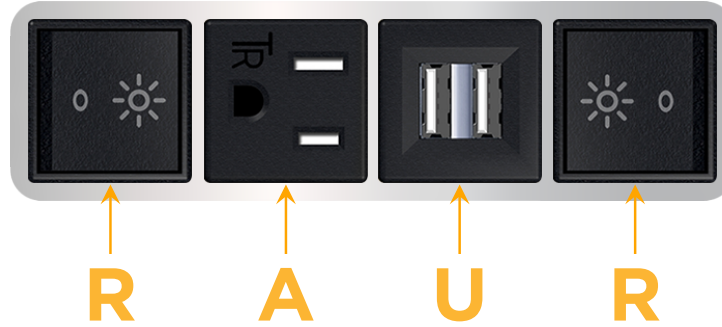

Custom Finishes Available M-POWER-4T-RAUR-CRAB

Features:

Module/Port Options:

- A Tamper Resistant AC Receptacle
- B USB-A & USB-C (3.0A USB-A / 15W USB-C)
- U Double USB-A (Fast Charging Ports - Rated for 3.2A)
- H HDMI
- 6 CAT 6
- 12 RJ 12
- X Switched AC
- Y 3-Way Switch (Low Voltage)
- C USB-C (27W High Speed Charging Port)
- Z USB-C (18W High Speed Charging Port)
- R Switched AC (Rocker Switch)
- D Dimmer Switch

Plug:

- Supplied with Low Profile Flat 45° Angle 120 VAC Plug
- Optional Standard Straight 120 VAC Plug
- Optional Straight 120 VAC Pass-through Plug

- CLEAN, COMPACT DESIGN
- STREAMLINED
- LOW PROFILE
- SIDE-EXITING CORDS
- PLUG & PLAY
- 6' AC CORD & PLUG (FLAT PLUG STANDARD)
- CUSTOMIZABLE CONFIGURATIONS AND FINISHES
- UL LISTED FOR MOUNTING IN FURNITURE
- 15A

M-POWER-4T

AC POWER & DATA CONNECTIVITY SOLUTION

M-POWER-4T-RAUR-CRAB

Specs:

Modules/Ports:

- R** Switched AC (Rocker Switch)
- A** Tamper Resistant AC Receptacle
- U** Double USB-A (Fast Charging Ports - Rated for 3.2A)