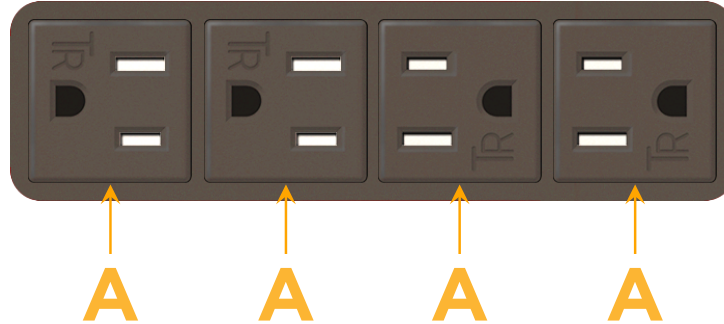

Custom Finishes Available M-POWER-4TRZ-AAAA-RZAB

Features:

Module/Port Options:

- A Tamper Resistant AC Receptacle
- B USB-A & USB-C (3.0A USB-A / 15W USB-C)
- U Double USB-A (Fast Charging Ports - Rated for 3.2A)
- H HDMI
- 6 CAT 6
- 12 RJ 12
- X Switched AC
- Y 3-Way Switch (Low Voltage)
- C USB-C (27W High Speed Charging Port)
- Z USB-C (18W High Speed Charging Port)
- R Switched AC (Rocker Switch)
- D Dimmer Switch

Plug:

- Supplied with Low Profile Flat 45° Angle 120 VAC Plug
- Optional Standard Straight 120 VAC Plug
- Optional Straight 120 VAC Pass-through Plug

- CLEAN, COMPACT DESIGN
- STREAMLINED
- LOW PROFILE
- SIDE-EXITING CORDS
- PLUG & PLAY
- 6' AC CORD & PLUG (FLAT PLUG STANDARD)
- CUSTOMIZABLE CONFIGURATIONS AND FINISHES
- UL LISTED FOR MOUNTING IN FURNITURE
- 15A

M-POWER-4T

AC POWER & DATA CONNECTIVITY SOLUTION

M-POWER-4TRZ-AAAA-RZAB

Specs:

Modules/Ports:

- A Tamper Resistant AC Receptacle

Distributed by

Mormax Company, Inc.