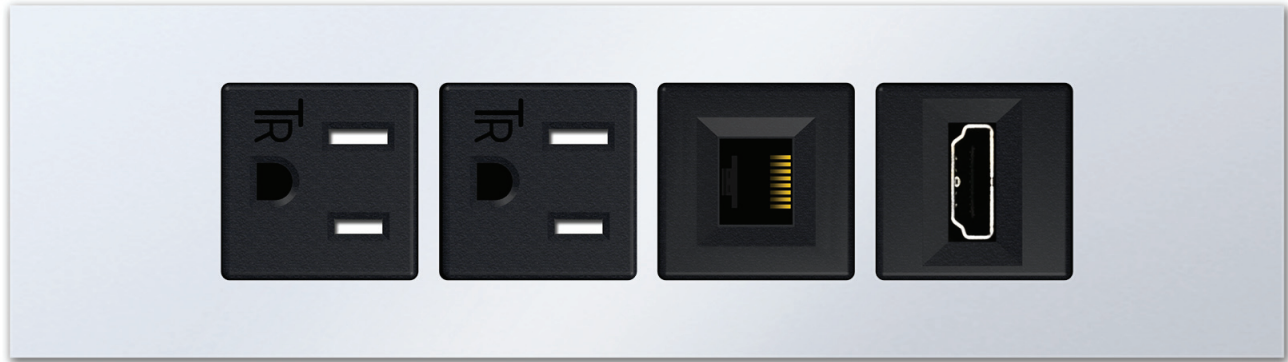

Trim Plate Finish: **CHROME PLATED (STEEL)**
Custom Finishes Available M-POWER-4T-AA6H-CRSTP

Features:

Module/Port Options:

- A** Tamper Resistant AC Receptacle
- B** Double USB (Fast Charging Ports - Rated for 3.2A)
- C** HDMI
- D** CAT 6
- E** 3.5mm Mini Stereo Jack
- F** Single USB (Fast Charging Port - Rated for 3.2A)
- G** RJ 12
- H** Switched AC
- I** 3-Way Switch
- J** USB C (High Speed Charging Port)
- K** Switched AC (Rocker Switch)

Plug:

- Low Profile Flat 45° Angle 120 VAC Plug
- Standard Straight 120 VAC Plug

- **CLEAN, COMPACT DESIGN**
- **STREAMLINED**
- **LOW PROFILE**
- **SIDE-EXITING CORDS**
- **PLUG & PLAY**
- **3.2A HIGH SPEED USB CHARGING FOR ALL DEVICES**
- **6' AC CORD & PLUG (FLAT PLUG STANDARD)**
- **CUSTOMIZABLE CONFIGURATIONS AND FINISHES**
- **UL LISTED FOR MOUNTING IN FURNITURE**
- **15A**

Shown in Chrome Plated (Steel) Trim Plate, featuring 2 Tamper Resistant ACs, 1 CAT 6 Port, and 1 HDMI Port.

M-POWER-4T

AC POWER & DATA CONNECTIVITY SOLUTION

M-POWER-4T-AA6H-CRSTP

Mormax Company, Inc. 914-699-0101
 8 Westchester Plaza sales@mormax.com
 Elmsford, NY 10523 mormax.com