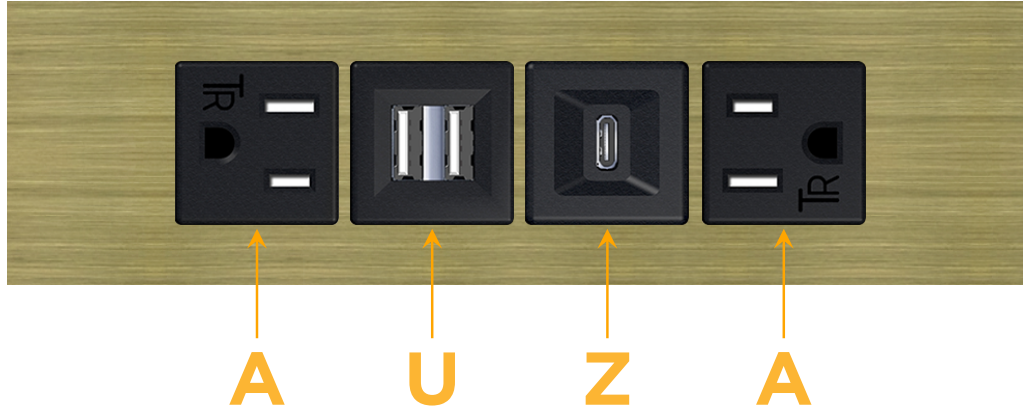

M-POWER-4T

AC POWER & DATA CONNECTIVITY SOLUTION

M-POWER-4T-AUZA-BRAATP

Metro Light & Power's line of power & data solutions offers sophisticated design elements combined with greater ease of installation. Streamlined and low-profile, enhanced by side-exiting cords, our outlets advance the industry with their cutting edge look and feel. We believe flexibility is key, and we provide a variety of mounting options, including the ability to mount in limited spaces. Our outlets are available in many finishes and configurations, in addition to a custom color and finish capability for our clients.

Distributed by

Mormax Company, Inc.

8 Westchester Plaza

Elmsford, NY 10523

914-699-0101

sales@mormax.com

mormax.com

Trim Plate Finish: **BRASS ANTIQUED (ABS)**

Custom Finishes Available

M-POWER-4T-AUZA-BRAATP

Features:

Module/Port Options:

- **A** Tamper Resistant AC Receptacle
- **B** USB-A & USB-C (3.0A USB-A / 15W USB-C)
- **U** Double USB-A (Fast Charging Ports - Rated for 3.2A)
- **H** HDMI
- **6** CAT 6
- **12** RJ 12
- **X** Switched AC
- **Y** 3-Way Switch (Low Voltage)
- **C** USB-C (27W High Speed Charging Port)
- **Z** USB-C (18W High Speed Charging Port)
- **R** Switched AC (Rocker Switch)
- **D** Dimmer Switch

Plug:

- Supplied with Low Profile Flat 45° Angle 120 VAC Plug
- Optional Standard Straight 120 VAC Plug
- Optional Straight 120 VAC Pass-through Plug

- CLEAN, COMPACT DESIGN
- STREAMLINED
- LOW PROFILE
- SIDE-EXITING CORDS
- PLUG & PLAY
- 6' AC CORD & PLUG (FLAT PLUG STANDARD)
- CUSTOMIZABLE CONFIGURATIONS AND FINISHES
- UL LISTED FOR MOUNTING IN FURNITURE
- 15A