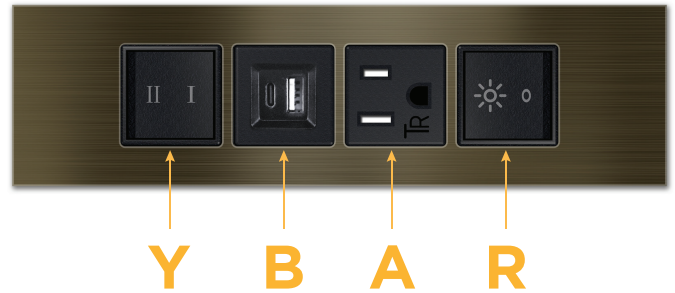

M-POWER-4T

AC POWER & DATA CONNECTIVITY SOLUTION

M-POWER-4T-RABY-APATP(2)

Distributed by

Mormax Company, Inc.

8 Westchester Plaza

Elmsford, NY 10523

914-699-0101

sales@mormax.com

mormax.com

Metro Light & Power's line of power & data solutions offers sophisticated design elements combined with greater ease of installation. Streamlined and low-profile, enhanced by side-exiting cords, our outlets advance the industry with their cutting-edge look and feel. We believe flexibility is key, and we provide a variety of mounting options, including the ability to mount in limited spaces. Our outlets are available in many finishes and configurations, in addition to a custom color and finish capability for our clients.

Trim Plate Finish: **SPECIAL ANTIQUED BRONZE (ABS)**

Custom Finishes Available

M-POWER-4T-RABY-APATP(2)

Features:

Module/Port Options:

- **A** Tamper Resistant AC Receptacle
- **B** USB-A & USB-C (3.0A USB-A / 15W USB-C)
- **U** Double USB-A (Fast Charging Ports - Rated for 3.2A)
- **D** AC Dimmer
- **H** HDMI
- **6** CAT 6
- **12** RJ 12
- **X** Switched AC
- **Y** 3-Way Switch
- **C** USB-C (27W High Speed Charging Port)
- **Z** USB-C (18W High Speed Charging Port)
- **R** Switched AC (Rocker Switch)

Plug:

- Supplied with Low Profile Flat 45° Angle 120 VAC Plug
- Optional Standard Straight 120 VAC Plug
- Optional Straight 120 VAC Pass-through Plug

Shown in Special Antiqued Bronze (ABS) Trim Plate, featuring 1 Switched AC (Rocker Switch), 1 Tamper Resistant AC, 1 USB-A & 1 USB-C Charging Port, and one 3 Way Switch.

- **CLEAN, COMPACT DESIGN**
- **STREAMLINED**
- **LOW PROFILE**
- **SIDE-EXITING CORDS**
- **PLUG & PLAY**
- **3.0A USB-A / 15W USB-C HIGH SPEED CHARGING FOR ALL DEVICES**
- **TWIN OUTLETS WITH 3-WAY SWITCHING FOR LOW VOLTAGE LED LIGHTING**
- **6' AC CORD & PLUG (FLAT PLUG STANDARD)**
- **CUSTOMIZABLE CONFIGURATIONS AND FINISHES**
- **UL LISTED FOR MOUNTING IN FURNITURE**
- **15A**

UL LISTED AND APPROVED FOR USE ONLY WITH METRO LIGHT & POWER'S UL LISTED LEDS & CLASS 2 UL LISTED LED DRIVERS