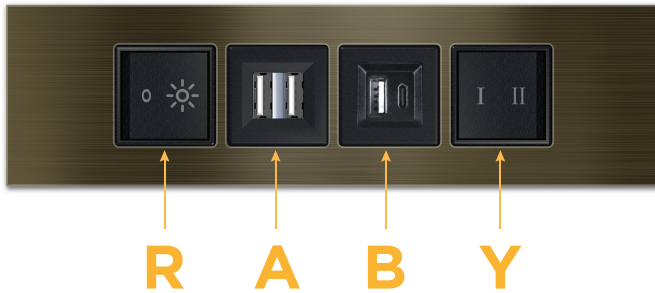

M-POWER-4T

AC POWER & DATA CONNECTIVITY SOLUTION

M-POWER-4T-RABY-APATP(2)

Distributed by

Mormax Company, Inc.

8 Westchester Plaza

Elmsford, NY 10523

914-699-0101

sales@mormax.com

mormax.com

Metro Light & Power's line of power & data solutions offers sophisticated design elements combined with greater ease of installation. Streamlined and low-profile, enhanced by side-exiting cords, our outlets advance the industry with their cutting-edge look and feel. We believe flexibility is key, and we provide a variety of mounting options, including the ability to mount in limited spaces. Our outlets are available in many finishes and configurations, in addition to a custom color and finish capability for our clients.

Trim Plate Finish: **SPECIAL ANTIQUED BRONZE (ABS)**

Custom Finishes Available

M-POWER-4T-RABY-APATP(2)

Features:

Module/Port Options:

- **A** Tamper Resistant AC Receptacle
- **B** USB-A & USB-C (3.0A USB-A / 15W USB-C)
- **U** Double USB-A (Fast Charging Ports - Rated for 3.2A)
- **D** AC Dimmer
- **H** HDMI
- **6** CAT 6
- **12** RJ 12
- **X** Switched AC
- **Y** 3-Way Switch
- **C** USB-C (27W High Speed Charging Port)
- **Z** USB-C (18W High Speed Charging Port)
- **R** Switched AC (Rocker Switch)

Plug:

- Supplied with Low Profile Flat 45° Angle 120 VAC Plug
- Optional Standard Straight 120 VAC Plug
- Optional Straight 120 VAC Pass-through Plug

Shown in Special Antiqued Bronze (ABS) Trim Plate, featuring 1 Switched AC (Rocker Switch), 1 Tamper Resistant AC, 1 USB-A & 1 USB-C Charging Port, and one 3 Way Switch.

- **CLEAN, COMPACT DESIGN**
- **STREAMLINED**
- **LOW PROFILE**
- **SIDE-EXITING CORDS**
- **PLUG & PLAY**
- **3.0A USB-A / 15W USB-C HIGH SPEED CHARGING FOR ALL DEVICES**
- **TWIN OUTLETS WITH 3-WAY SWITCHING FOR LOW VOLTAGE LED LIGHTING**
- **6' AC CORD & PLUG (FLAT PLUG STANDARD)**
- **CUSTOMIZABLE CONFIGURATIONS AND FINISHES**
- **UL LISTED FOR MOUNTING IN FURNITURE**
- **15A**

UL LISTED AND APPROVED FOR USE ONLY WITH METRO LIGHT & POWER'S UL LISTED LEDS & CLASS 2 UL LISTED LED DRIVERS