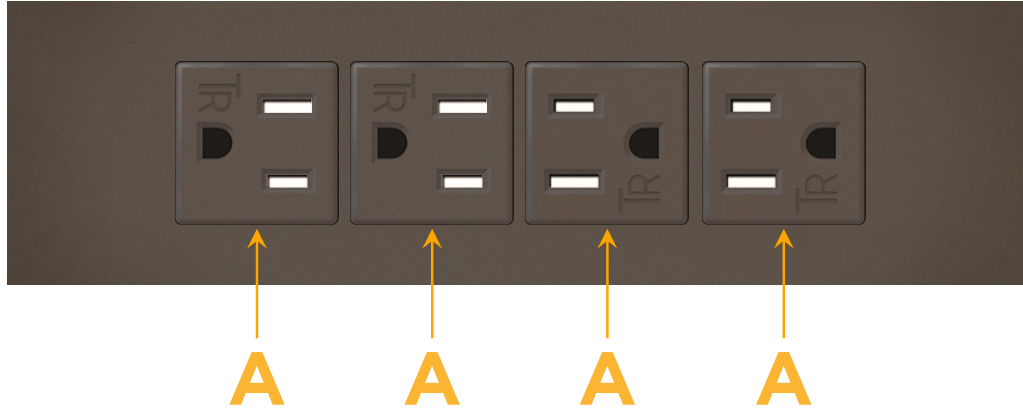

M-POWER-4T

AC POWER & DATA CONNECTIVITY SOLUTION

M-POWER-4TRZ-AAAA-RZATP

Metro Light & Power's line of power & data solutions offers sophisticated design elements combined with greater ease of installation. Streamlined and low-profile, enhanced by side-exiting cords, our outlets advance the industry with their cutting edge look and feel. We believe flexibility is key, and we provide a variety of mounting options, including the ability to mount in limited spaces. Our outlets are available in many finishes and configurations, in addition to a custom color and finish capability for our clients.

Distributed by

Mormax Company, Inc.

8 Westchester Plaza

Elmsford, NY 10523

914-699-0101

sales@mormax.com

mormax.com

Trim Plate Finish: **UNICOLOR™ OIL RUBBED BRONZE (ABS)**

Custom Finishes Available

M-POWER-4TRZ-AAAA-RZATP

Features:

Module/Port Options:

- **A** Tamper Resistant AC Receptacle
- **B** USB-A & USB-C (3.0A USB-A / 15W USB-C)
- **U** Double USB-A (Fast Charging Ports - Rated for 3.2A)
- **H** HDMI
- **6** CAT 6
- **12** RJ 12
- **X** Switched AC
- **Y** 3-Way Switch (Low Voltage)
- **C** USB-C (27W High Speed Charging Port)
- **Z** USB-C (18W High Speed Charging Port)
- **R** Switched AC (Rocker Switch)
- **D** Dimmer Switch

Plug:

- Supplied with Low Profile Flat 45° Angle 120 VAC Plug
- Optional Standard Straight 120 VAC Plug
- Optional Straight 120 VAC Pass-through Plug

- CLEAN, COMPACT DESIGN
- STREAMLINED
- LOW PROFILE
- SIDE-EXITING CORDS
- PLUG & PLAY
- 6' AC CORD & PLUG (FLAT PLUG STANDARD)
- CUSTOMIZABLE CONFIGURATIONS AND FINISHES
- UL LISTED FOR MOUNTING IN FURNITURE
- 15A