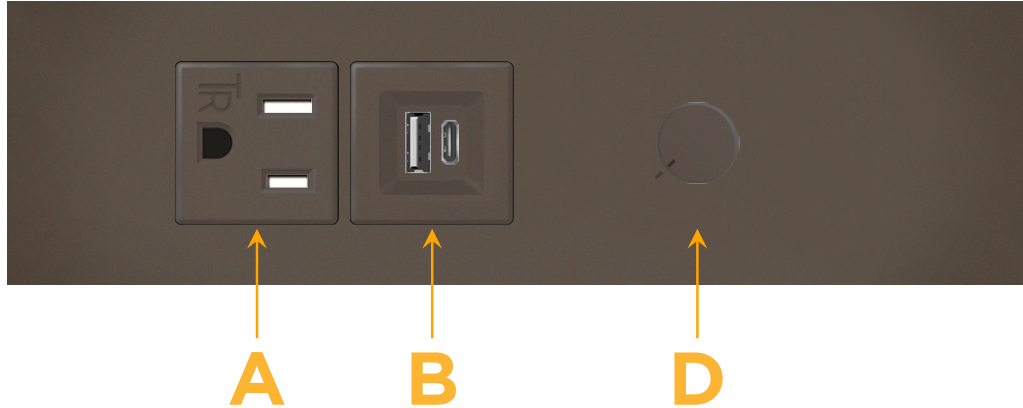

M-POWER-4T

AC POWER & DATA CONNECTIVITY SOLUTION

M-POWER-4TRZ-ABD-RZSTP

Metro Light & Power's line of power & data solutions offers sophisticated design elements combined with greater ease of installation. Streamlined and low-profile, enhanced by side-exiting cords, our outlets advance the industry with their cutting edge look and feel. We believe flexibility is key, and we provide a variety of mounting options, including the ability to mount in limited spaces. Our outlets are available in many finishes and configurations, in addition to a custom color and finish capability for our clients.

Distributed by

Mormax Company, Inc.

8 Westchester Plaza

Elmsford, NY 10523

914-699-0101

sales@mormax.com

mormax.com

Trim Plate Finish: **UNICOLOR™ OIL RUBBED BRONZE (STEEL)**

Custom Finishes Available

M-POWER-4TRZ-ABD-RZSTP

Features:

Module/Port Options:

- **A** Tamper Resistant AC Receptacle
- **B** USB-A & USB-C (3.0A USB-A / 15W USB-C)
- **U** Double USB-A (Fast Charging Ports - Rated for 3.2A)
- **H** HDMI
- **6** CAT 6
- **12** RJ 12
- **X** Switched AC
- **Y** 3-Way Switch (Low Voltage)
- **C** USB-C (27W High Speed Charging Port)
- **Z** USB-C (18W High Speed Charging Port)
- **R** Switched AC (Rocker Switch)
- **D** Dimmer Switch

Plug:

- Supplied with Low Profile Flat 45° Angle 120 VAC Plug
- Optional Standard Straight 120 VAC Plug
- Optional Straight 120 VAC Pass-through Plug

- CLEAN, COMPACT DESIGN
- STREAMLINED
- LOW PROFILE
- SIDE-EXITING CORDS
- PLUG & PLAY
- 6' AC CORD & PLUG (FLAT PLUG STANDARD)
- CUSTOMIZABLE CONFIGURATIONS AND FINISHES
- ETL LISTED FOR MOUNTING IN FURNITURE
- 15A