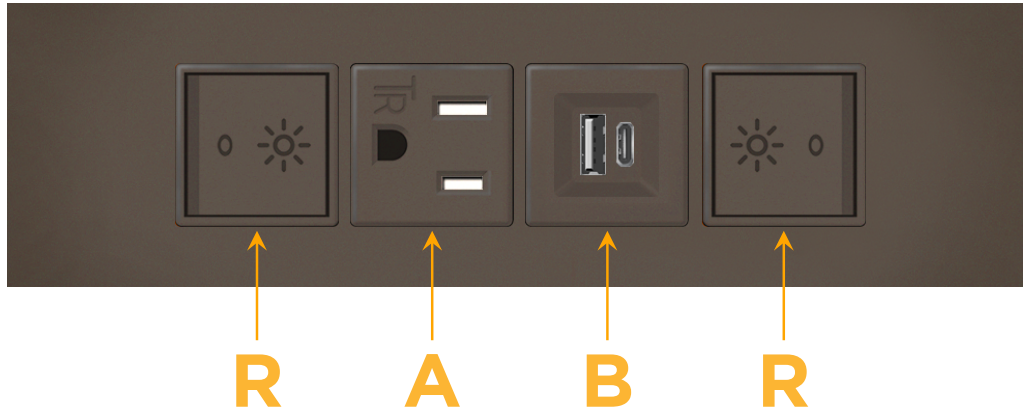

Custom Finishes Available

M-POWER-4TRZ-RABR-RZATP

Features:

Module/Port Options:

- A** Tamper Resistant AC Receptacle
- B** USB-A & USB-C (3.0A USB-A / 15W USB-C)
- U** Double USB-A (Fast Charging Ports - Rated for 3.2A)
- H** HDMI
- 6** CAT 6
- 12** RJ 12
- X** Switched AC
- Y** 3-Way Switch (Low Voltage)
- C** USB-C (27W High Speed Charging Port)
- Z** USB-C (18W High Speed Charging Port)
- R** Switched AC (Rocker Switch)
- D** Dimmer Switch

Plug:

- Supplied with Low Profile Flat 45° Angle 120 VAC Plug
- Optional Standard Straight 120 VAC Plug
- Optional Straight 120 VAC Pass-through Plug

- CLEAN, COMPACT DESIGN
- STREAMLINED
- LOW PROFILE
- SIDE-EXITING CORDS
- PLUG & PLAY
- 6' AC CORD & PLUG (FLAT PLUG STANDARD)
- CUSTOMIZABLE CONFIGURATIONS AND FINISHES
- UL LISTED FOR MOUNTING IN FURNITURE
- 15A

sales@mormax.com

mormax.com

Specs:

Modules/Ports:

- R** Switched AC (Rocker Switch)
- A** Tamper Resistant AC Receptacle
- B** USB-A & USB-C (3.0A USB-A / 15W USB-C)