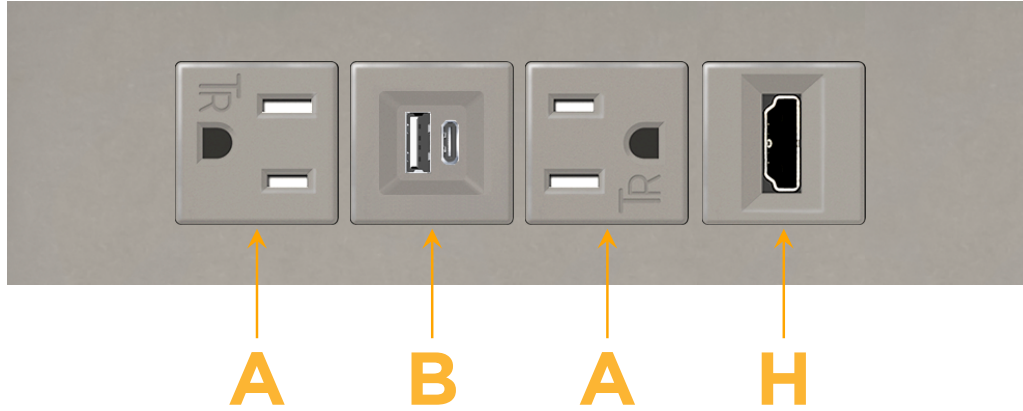

M-POWER-4T

AC POWER & DATA CONNECTIVITY SOLUTION

M-POWER-4TS2-ABAH-S2ATP

Metro Light & Power's line of power & data solutions offers sophisticated design elements combined with greater ease of installation. Streamlined and low-profile, enhanced by side-exiting cords, our outlets advance the industry with their cutting edge look and feel. We believe flexibility is key, and we provide a variety of mounting options, including the ability to mount in limited spaces. Our outlets are available in many finishes and configurations, in addition to a custom color and finish capability for our clients.

Distributed by

Mormax Company, Inc.

8 Westchester Plaza

Elmsford, NY 10523

914-699-0101

sales@mormax.com

mormax.com

Trim Plate Finish: **UNICOLOR™ SATIN NICKEL (ABS)**

Custom Finishes Available

M-POWER-4TS2-ABAH-S2ATP

Features:

Module/Port Options:

- **A** Tamper Resistant AC Receptacle
- **B** USB-A & USB-C (3.0A USB-A / 15W USB-C)
- **U** Double USB-A (Fast Charging Ports - Rated for 3.2A)
- **H** HDMI
- **6** CAT 6
- **12** RJ 12
- **X** Switched AC
- **Y** 3-Way Switch (Low Voltage)
- **C** USB-C (27W High Speed Charging Port)
- **Z** USB-C (18W High Speed Charging Port)
- **R** Switched AC (Rocker Switch)
- **D** Dimmer Switch

Plug:

- Supplied with Low Profile Flat 45° Angle 120 VAC Plug
- Optional Standard Straight 120 VAC Plug
- Optional Straight 120 VAC Pass-through Plug

- CLEAN, COMPACT DESIGN
- STREAMLINED
- LOW PROFILE
- SIDE-EXITING CORDS
- PLUG & PLAY
- 6' AC CORD & PLUG (FLAT PLUG STANDARD)
- CUSTOMIZABLE CONFIGURATIONS AND FINISHES
- UL LISTED FOR MOUNTING IN FURNITURE
- 15A