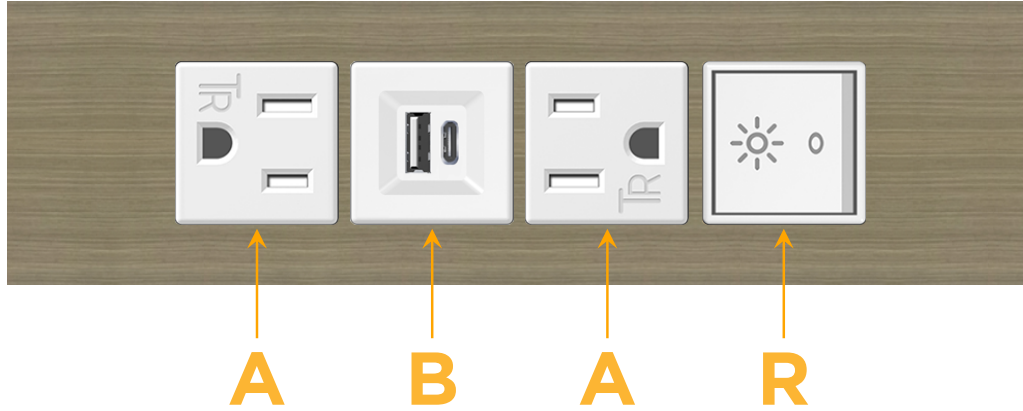

M-POWER-4T

AC POWER & DATA CONNECTIVITY SOLUTION

M-POWER-4TW-ABAR-BZ5AATP

Metro Light & Power's line of power & data solutions offers sophisticated design elements combined with greater ease of installation. Streamlined and low-profile, enhanced by side-exiting cords, our outlets advance the industry with their cutting edge look and feel. We believe flexibility is key, and we provide a variety of mounting options, including the ability to mount in limited spaces. Our outlets are available in many finishes and configurations, in addition to a custom color and finish capability for our clients.

Distributed by

Mormax Company, Inc.

8 Westchester Plaza

Elmsford, NY 10523

914-699-0101

sales@mormax.com

mormax.com

Trim Plate Finish: **ANTIQUED ARCHITECTURAL BRONZE (ABS)**

Custom Finishes Available

M-POWER-4TW-ABAR-BZ5AATP

Features:

Module/Port Options:

- **A** Tamper Resistant AC Receptacle
- **B** USB-A & USB-C (3.0A USB-A / 15W USB-C)
- **U** Double USB-A (Fast Charging Ports - Rated for 3.2A)
- **H** HDMI
- **6** CAT 6
- **12** RJ 12
- **X** Switched AC
- **Y** 3-Way Switch (Low Voltage)
- **C** USB-C (27W High Speed Charging Port)
- **Z** USB-C (18W High Speed Charging Port)
- **R** Switched AC (Rocker Switch)
- **D** Dimmer Switch

Plug:

- Supplied with Low Profile Flat 45° Angle 120 VAC Plug
- Optional Standard Straight 120 VAC Plug
- Optional Straight 120 VAC Pass-through Plug

- CLEAN, COMPACT DESIGN
- STREAMLINED
- LOW PROFILE
- SIDE-EXITING CORDS
- PLUG & PLAY
- 6' AC CORD & PLUG (FLAT PLUG STANDARD)
- CUSTOMIZABLE CONFIGURATIONS AND FINISHES
- UL LISTED FOR MOUNTING IN FURNITURE
- 15A