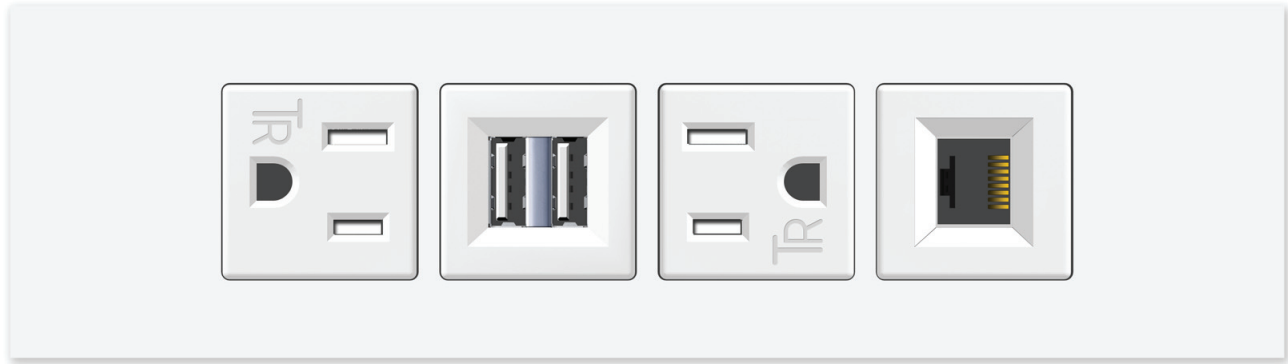

Slim Plate Finish: **WHITE (ABS)**
Custom Finishes Available M-POWER-4TW-AUA6-WATP

Features:

Module/Port Options:

- A** Tamper Resistant AC Receptacle
- B** Double USB (Fast Charging Ports - Rated for 3.2A)
- C** HDMI
- D** CAT 6
- E** 3.5mm Mini Stereo Jack
- F** Single USB (Fast Charging Port - Rated for 3.2A)
- G** RJ 12
- H** Switched AC
- I** Wireless AC

Plug:

- Low Profile Flat 45° Angle 120 VAC Plug
- Standard Straight 120 VAC Plug

- CLEAN, COMPACT DESIGN
- STREAMLINED
- LOW PROFILE
- SIDE-EXITING CORDS
- PLUG & PLAY
- 3.2A HIGH SPEED USB CHARGING FOR ALL DEVICES
- 6' AC CORD & PLUG (FLAT PLUG STANDARD)
- CUSTOMIZABLE CONFIGURATIONS AND FINISHES
- UL LISTED FOR MOUNTING IN FURNITURE
- 15A

Shown in White (ABS) Slim Plate, featuring 2 Tamper Resistant ACs, 1 Double USB Charging Port, and 1 CAT 6 Port.

M-POWER-4T

AC POWER & DATA CONNECTIVITY SOLUTION

M-POWER-4TW-AUA6-WATP

Mormax Company, Inc. 914-699-0101
 8 Westchester Plaza sales@mormax.com
 Elmsford, NY 10523 mormax.com

Specs:

Modules/Ports:

- A** Tamper Resistant AC Receptacle
- B** Double USB (Fast Charging Ports - Rated for 3.2A)
- C** CAT 6

Shown with 2 Tamper Resistant ACs, 1 Double USB Charging Port, and 1 CAT 6 port.