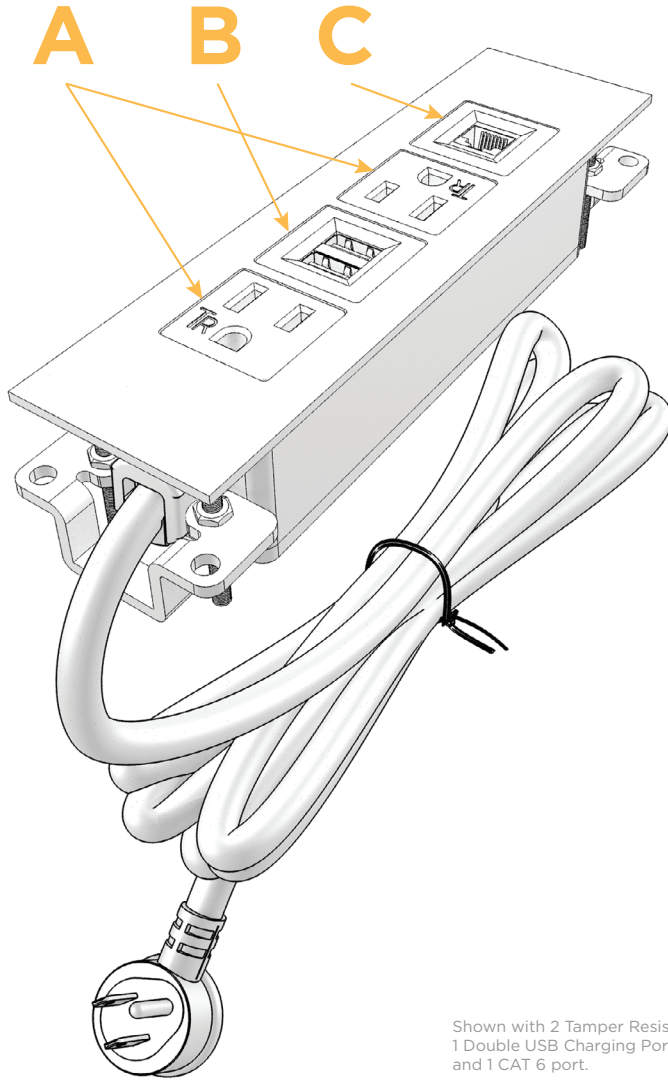

Slim Plate Finish: **WHITE (ABS)**
Custom Finishes Available M-POWER-4TW-AUA6-WATP

Features:

Module/Port Options:

- A** Tamper Resistant AC Receptacle
- B** Double USB (Fast Charging Ports - Rated for 3.2A)
- C** HDMI
- D** CAT 6
- E** 3.5mm Mini Stereo Jack
- F** Single USB (Fast Charging Port - Rated for 3.2A)
- G** RJ 12
- H** Switched AC
- I** Wireless AC

Plug:

- Low Profile Flat 45° Angle 120 VAC Plug
- Standard Straight 120 VAC Plug

- CLEAN, COMPACT DESIGN
- STREAMLINED
- LOW PROFILE
- SIDE-EXITING CORDS
- PLUG & PLAY
- 3.2A HIGH SPEED USB CHARGING FOR ALL DEVICES
- 6' AC CORD & PLUG (FLAT PLUG STANDARD)
- CUSTOMIZABLE CONFIGURATIONS AND FINISHES
- UL LISTED FOR MOUNTING IN FURNITURE
- 15A

Shown in White (ABS) Slim Plate, featuring 2 Tamper Resistant ACs, 1 Double USB Charging Port, and 1 CAT 6 Port.

M-POWER-4T

AC POWER & DATA CONNECTIVITY SOLUTION

M-POWER-4TW-AUA6-WATP

Mormax Company, Inc. 914-699-0101
 8 Westchester Plaza sales@mormax.com
 Elmsford, NY 10523 mormax.com

Specs:

Modules/Ports:

- A** Tamper Resistant AC Receptacle
- B** Double USB (Fast Charging Ports - Rated for 3.2A)
- C** CAT 6

Shown with 2 Tamper Resistant ACs, 1 Double USB Charging Port, and 1 CAT 6 port.