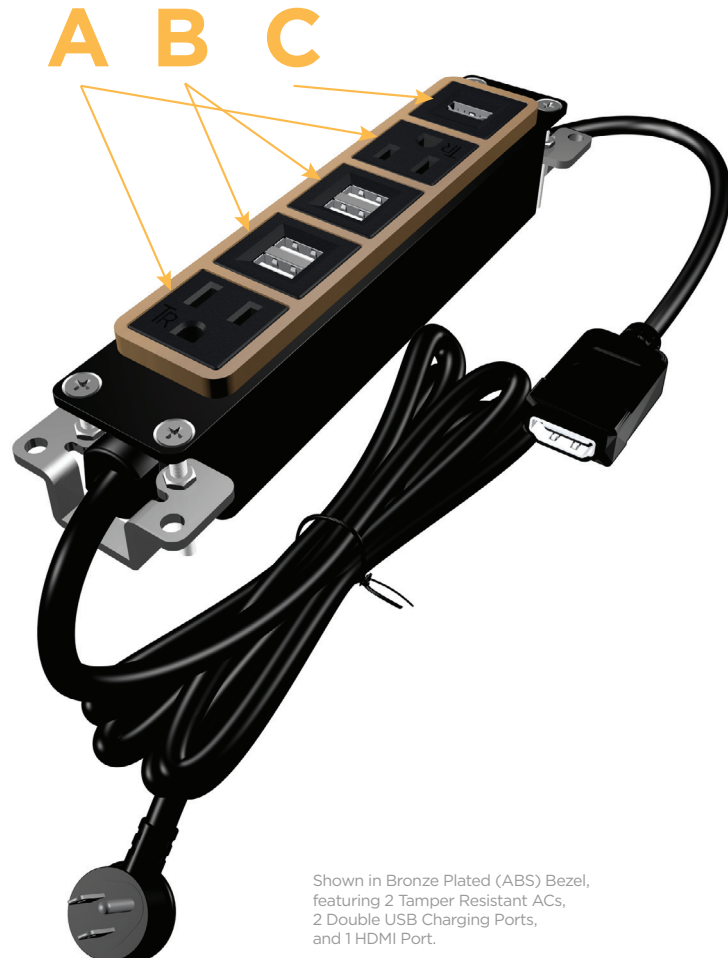

Bezel Finish: **BRONZE PLATED (ABS)**
Custom Finishes Available M-POWER-5T-AUUAH-BZAB

Features:

Module/Port Options:

- A** Tamper Resistant AC Receptacle
- B** Double USB (Fast Charging Ports - Rated for 3.2A)
- C** HDMI
- D** CAT 6
- E** 3.5mm Mini Stereo Jack
- F** Single USB (Fast Charging Port - Rated for 3.2A)
- G** RJ 12
- H** Switched AC
- I** Wireless AC

Plug:

- Low Profile Flat 45° Angle 120 VAC Plug
- Standard Straight 120 VAC Plug

- CLEAN, COMPACT DESIGN
- STREAMLINED
- LOW PROFILE
- SIDE-EXITING CORDS
- PLUG & PLAY
- 3.2A HIGH SPEED USB CHARGING FOR ALL DEVICES
- 6' AC CORD & PLUG (FLAT PLUG STANDARD)
- CUSTOMIZABLE CONFIGURATIONS AND FINISHES
- UL LISTED FOR MOUNTING IN FURNITURE
- 15A

Shown in Bronze Plated (ABS) Bezel, featuring 2 Tamper Resistant ACs, 2 Double USB Charging Ports, and 1 HDMI Port.

M-POWER-5T

AC POWER & DATA CONNECTIVITY SOLUTION

M-POWER-5T-AUUAH-BZAB

Specs:

Modules/Ports:

- A** Tamper Resistant AC Receptacle
- B** Double USB (Fast Charging Ports - Rated for 3.2A)
- C** HDMI

Shown with 2 Tamper Resistant ACs, 2 Double USB Charging Ports, and 1 HDMI Port.

TOP

END

0.234" (5.944mm)
0.118" (3.000mm)