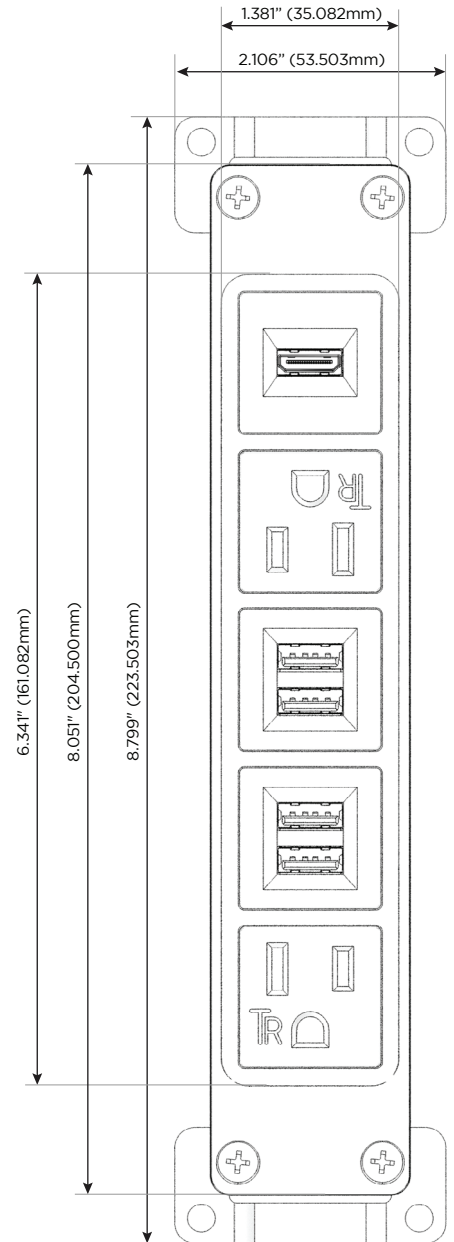

Bezel Finish: **BRONZE PLATED (ABS)**
Custom Finishes Available M-POWER-5T-AUUAH-BZAB

Features:

Module/Port Options:

- A** Tamper Resistant AC Receptacle
- B** Double USB (Fast Charging Ports - Rated for 3.2A)
- C** HDMI
- D** CAT 6
- E** 3.5mm Mini Stereo Jack
- F** Single USB (Fast Charging Port - Rated for 3.2A)
- G** RJ 12
- H** Switched AC
- I** Wireless AC

Plug:

- Low Profile Flat 45° Angle 120 VAC Plug
- Standard Straight 120 VAC Plug

- CLEAN, COMPACT DESIGN
- STREAMLINED
- LOW PROFILE
- SIDE-EXITING CORDS
- PLUG & PLAY
- 3.2A HIGH SPEED USB CHARGING FOR ALL DEVICES
- 6' AC CORD & PLUG (FLAT PLUG STANDARD)
- CUSTOMIZABLE CONFIGURATIONS AND FINISHES
- UL LISTED FOR MOUNTING IN FURNITURE
- 15A

Shown in Bronze Plated (ABS) Bezel, featuring 2 Tamper Resistant ACs, 2 Double USB Charging Ports, and 1 HDMI Port.

M-POWER-5T

AC POWER & DATA CONNECTIVITY SOLUTION

M-POWER-5T-AUUAH-BZAB

Specs:

Modules/Ports:

- A** Tamper Resistant AC Receptacle
- B** Double USB (Fast Charging Ports - Rated for 3.2A)
- C** HDMI

Shown with 2 Tamper Resistant ACs, 2 Double USB Charging Ports, and 1 HDMI Port.

TOP

END

0.234" (5.944mm)
0.118" (3.000mm)