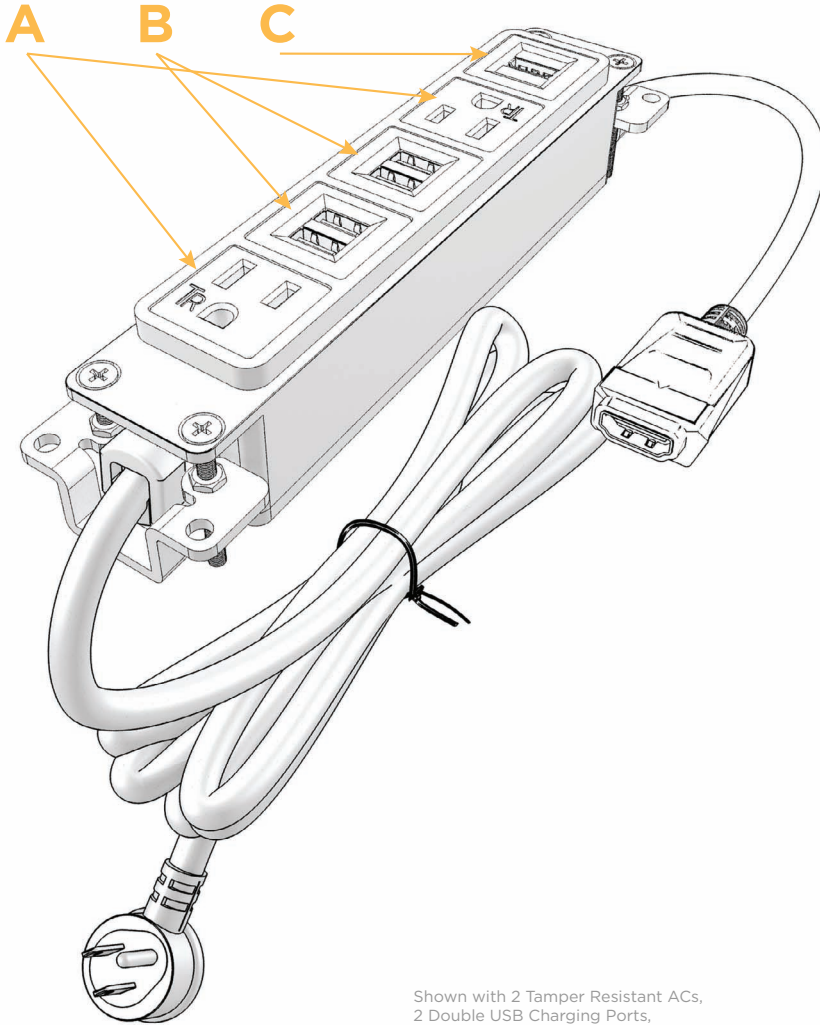

Bezel Finish: **BRONZE PLATED (ABS)**
Custom Finishes Available M-POWER-5T-AUUAH-BZAB

Features:

Module/Port Options:

- A** Tamper Resistant AC Receptacle
- B** Double USB (Fast Charging Ports - Rated for 3.2A)
- C** HDMI
- D** CAT 6
- E** 3.5mm Mini Stereo Jack
- F** Single USB (Fast Charging Port - Rated for 3.2A)
- G** RJ 12
- H** Switched AC
- I** Wireless AC

Plug:

- Low Profile Flat 45° Angle 120 VAC Plug
- Standard Straight 120 VAC Plug

- CLEAN, COMPACT DESIGN
- STREAMLINED
- LOW PROFILE
- SIDE-EXITING CORDS
- PLUG & PLAY
- 3.2A HIGH SPEED USB CHARGING FOR ALL DEVICES
- 6' AC CORD & PLUG (FLAT PLUG STANDARD)
- CUSTOMIZABLE CONFIGURATIONS AND FINISHES
- UL LISTED FOR MOUNTING IN FURNITURE
- 15A

Shown in Bronze Plated (ABS) Bezel, featuring 2 Tamper Resistant ACs, 2 Double USB Charging Ports, and 1 HDMI Port.

M-POWER-5T

AC POWER & DATA CONNECTIVITY SOLUTION

M-POWER-5T-AUUAH-BZAB

Specs:

Modules/Ports:

- A** Tamper Resistant AC Receptacle
- B** Double USB (Fast Charging Ports - Rated for 3.2A)
- C** HDMI

Shown with 2 Tamper Resistant ACs, 2 Double USB Charging Ports, and 1 HDMI Port.

TOP

END

0.234" (5.944mm)
0.118" (3.000mm)