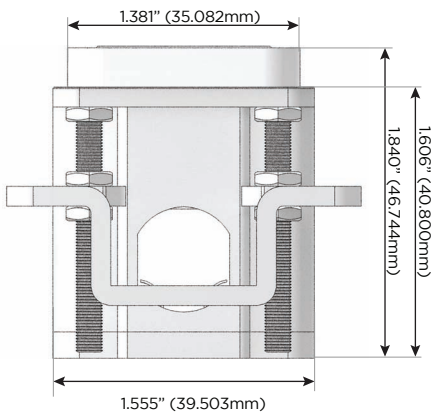

Plug:

- Low Profile Flat 45° Angle 120 VAC Plug
- Standard Straight 120 VAC Plug

- CLEAN, COMPACT DESIGN
- STREAMLINED
- LOW PROFILE
- SIDE-EXITING CORDS
- PLUG & PLAY
- 3.2A HIGH SPEED USB CHARGING FOR ALL DEVICES
- 6' AC CORD & PLUG (FLAT PLUG STANDARD)
- CUSTOMIZABLE CONFIGURATIONS AND FINISHES
- UL LISTED FOR MOUNTING IN FURNITURE
- 15A

Shown in Bronze Plated (ABS) Bezel, featuring 2 Tamper Resistant ACs, 2 Double USB Charging Ports, and 1 HDMI Port.

M-POWER-5T

AC POWER & DATA CONNECTIVITY SOLUTION

M-POWER-5T-AUUAH-BZAB

Specs:

Modules/Ports:

- A** Tamper Resistant AC Receptacle
- B** Double USB (Fast Charging Ports - Rated for 3.2A)
- C** HDMI

Shown with 2 Tamper Resistant ACs, 2 Double USB Charging Ports, and 1 HDMI Port.

TOP

END

0.234" (5.944mm)
0.118" (3.000mm)