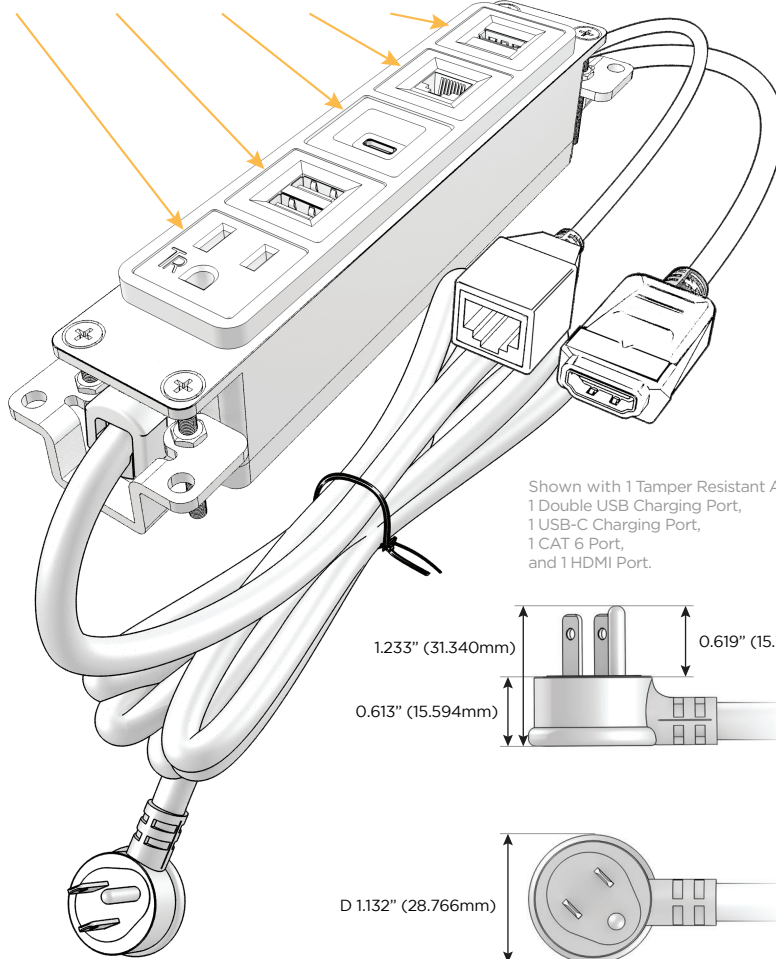

Plug:

- Low Profile Flat 45° Angle 120 VAC Plug
- Standard Straight 120 VAC Plug

- **CLEAN, COMPACT DESIGN**
- **STREAMLINED**
- **LOW PROFILE**
- **SIDE-EXITING CORDS**
- **PLUG & PLAY**
- **3.2A HIGH SPEED USB CHARGING FOR ALL DEVICES**
- **6' AC CORD & PLUG (FLAT PLUG STANDARD)**
- **CUSTOMIZABLE CONFIGURATIONS AND FINISHES**
- **UL LISTED FOR MOUNTING IN FURNITURE**
- **15A**

Shown in White (ABS) Bezel, featuring 1 Tamper Resistant AC, 1 Double USB Charging Port, 1 USB-C Charging Port, 1 CAT 6 Port, and 1 HDMI Port.

M-POWER-5T

AC POWER & DATA CONNECTIVITY SOLUTION

M-POWER-5TW-AUC6H-WAB

Mormax Company, Inc. 914-699-0101
 8 Westchester Plaza sales@mormax.com
 Elmsford, NY 10523 mormax.com

Specs:

Modules/Ports:

- A** Tamper Resistant AC Receptacle
- B** Double USB (Fast Charging Ports - Rated for 3.2A)
- C** USB-C (27W High Speed Charging Port)
- D** CAT 6
- E** HDMI

A B C D E

Shown with 1 Tamper Resistant AC,
 1 Double USB Charging Port,
 1 USB-C Charging Port,
 1 CAT 6 Port,
 and 1 HDMI Port.

TOP