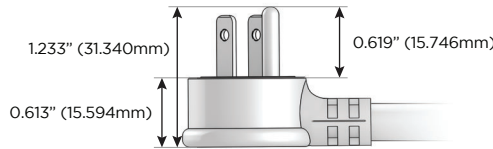

M-POWER-5T

AC POWER & DATA CONNECTIVITY SOLUTION

M-POWER-5TW-AUC6H-WAB

Mormax Company, Inc. 914-699-0101
8 Westchester Plaza sales@mormax.com
Elmsford, NY 10523 mormax.com

Specs:

Modules/Ports:

- **A** Tamper Resistant AC Receptacle
- **B** Double USB (Fast Charging Ports - Rated for 3.2A)
- **C** USB-C (27W High Speed Charging Port)
- **D** CAT 6
- **E** HDMI

A B C D E

Shown with 1 Tamper Resistant AC,
1 Double USB Charging Port,
1 USB-C Charging Port,
1 CAT 6 Port,
and 1 HDMI Port.

TOP