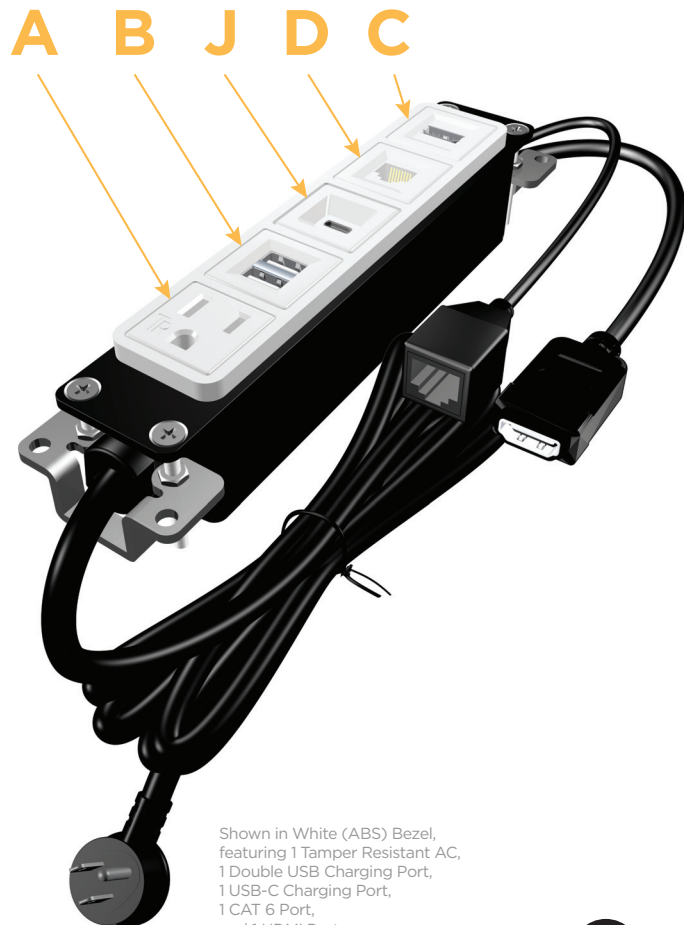

Bezel Finish: **WHITE (ABS)**
Custom Finishes Available M-POWER-5TW-AUC6H-WAB

Features:

Module/Port Options:

- A** Tamper Resistant AC Receptacle
- B** Double USB (Fast Charging Ports - Rated for 3.2A)
- C** HDMI
- D** CAT 6
- E** 3.5mm Mini Stereo Jack
- F** Single USB (Fast Charging Port - Rated for 3.2A)
- G** RJ 12
- H** Switched AC
- I** 3-Way Switch
- J** USB-C (27W High Speed Charging Port)
- K** USB-C (18W High Speed Charging Port)
- L** Switched AC (Rocker Switch)

Plug:

- Low Profile Flat 45° Angle 120 VAC Plug
- Standard Straight 120 VAC Plug

- **CLEAN, COMPACT DESIGN**
- **STREAMLINED**
- **LOW PROFILE**
- **SIDE-EXITING CORDS**
- **PLUG & PLAY**
- **3.2A HIGH SPEED USB CHARGING FOR ALL DEVICES**
- **6' AC CORD & PLUG (FLAT PLUG STANDARD)**
- **CUSTOMIZABLE CONFIGURATIONS AND FINISHES**
- **UL LISTED FOR MOUNTING IN FURNITURE**
- **15A**

Shown in White (ABS) Bezel, featuring 1 Tamper Resistant AC, 1 Double USB Charging Port, 1 USB-C Charging Port, 1 CAT 6 Port, and 1 HDMI Port.

M-POWER-5T

AC POWER & DATA CONNECTIVITY SOLUTION

M-POWER-5TW-AUC6H-WAB

A B C D E

Shown with 1 Tamper Resistant AC,
 1 Double USB Charging Port,
 1 USB-C Charging Port,
 1 CAT 6 Port,
 and 1 HDMI Port.

TOP