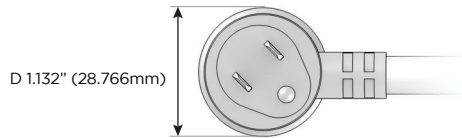

M-POWER-5T

AC POWER & DATA CONNECTIVITY SOLUTION

M-POWER-5TW-AUC6H-WAB

Mormax Company, Inc. 914-699-0101
8 Westchester Plaza sales@mormax.com
Elmsford, NY 10523 mormax.com

Specs:

Modules/Ports:

- **A** Tamper Resistant AC Receptacle
- **B** Double USB (Fast Charging Ports - Rated for 3.2A)
- **C** USB-C (27W High Speed Charging Port)
- **D** CAT 6
- **E** HDMI

A B C D E

Shown with 1 Tamper Resistant AC,
1 Double USB Charging Port,
1 USB-C Charging Port,
1 CAT 6 Port,
and 1 HDMI Port.

TOP