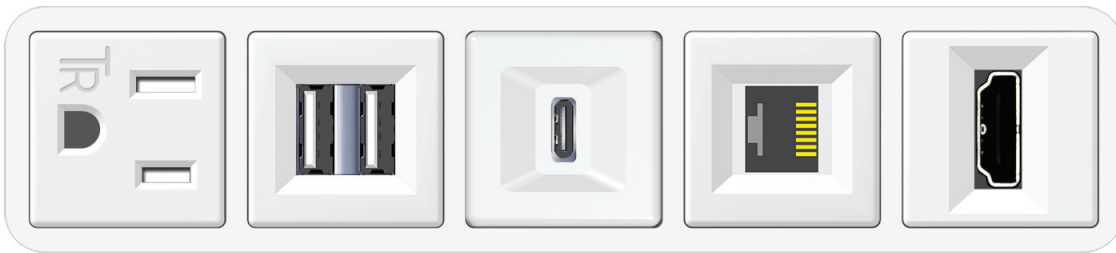

Bezel Finish: **WHITE (ABS)**
Custom Finishes Available M-POWER-5TW-AUC6H-WAB

Features:

Module/Port Options:

- A** Tamper Resistant AC Receptacle
- B** Double USB (Fast Charging Ports - Rated for 3.2A)
- C** HDMI
- D** CAT 6
- E** 3.5mm Mini Stereo Jack
- F** Single USB (Fast Charging Port - Rated for 3.2A)
- G** RJ 12
- H** Switched AC
- I** 3-Way Switch
- J** USB-C (27W High Speed Charging Port)
- K** USB-C (18W High Speed Charging Port)
- L** Switched AC (Rocker Switch)

Plug:

- Low Profile Flat 45° Angle 120 VAC Plug
- Standard Straight 120 VAC Plug

- **CLEAN, COMPACT DESIGN**
- **STREAMLINED**
- **LOW PROFILE**
- **SIDE-EXITING CORDS**
- **PLUG & PLAY**
- **3.2A HIGH SPEED USB CHARGING FOR ALL DEVICES**
- **6' AC CORD & PLUG (FLAT PLUG STANDARD)**
- **CUSTOMIZABLE CONFIGURATIONS AND FINISHES**
- **UL LISTED FOR MOUNTING IN FURNITURE**
- **15A**

Shown in White (ABS) Bezel, featuring 1 Tamper Resistant AC, 1 Double USB Charging Port, 1 USB-C Charging Port, 1 CAT 6 Port, and 1 HDMI Port.

M-POWER-5T

AC POWER & DATA CONNECTIVITY SOLUTION

M-POWER-5TW-AUC6H-WAB

A B C D E

Shown with 1 Tamper Resistant AC,
 1 Double USB Charging Port,
 1 USB-C Charging Port,
 1 CAT 6 Port,
 and 1 HDMI Port.

TOP