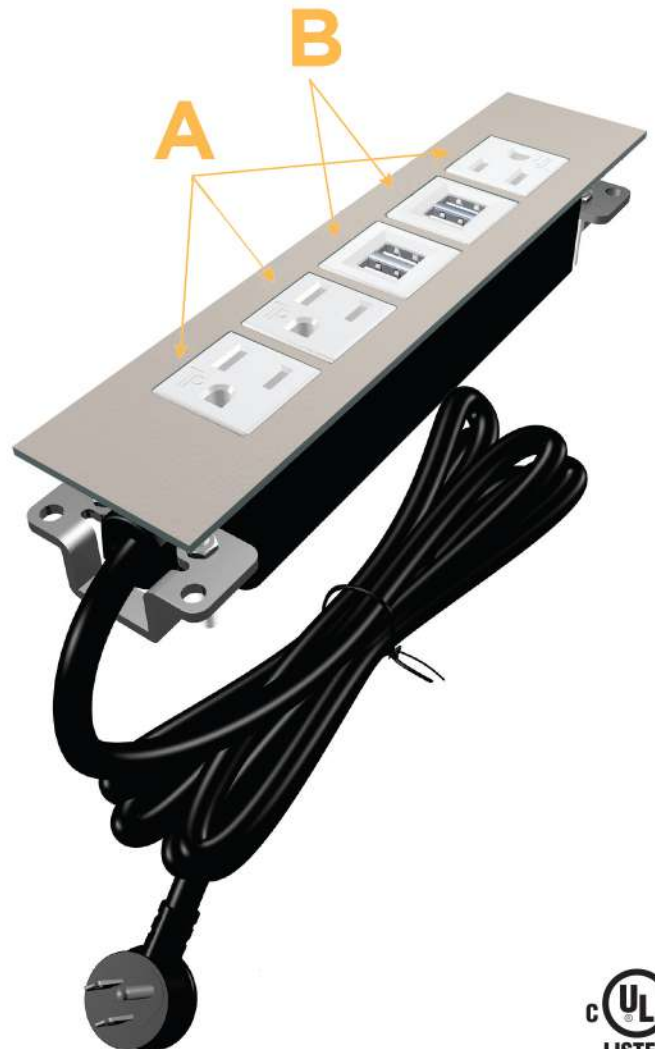

Trim Plate Finish: **SATIN NICKEL (ABS)**
Custom Finishes Available M-POWER-5TW-AAUUA-SATP

Features:

Module/Port Options:

- A** Tamper Resistant AC Receptacle
- B** Double USB (Fast Charging Ports - Rated for 3.2A)
- C** HDMI
- D** CAT 6
- E** 3.5mm Mini Stereo Jack
- F** Single USB (Fast Charging Port - Rated for 3.2A)
- G** RJ 12
- H** Switched AC
- I** 3-Way Switch
- J** USB C (High Speed Charging Port)
- K** Switched AC (Rocker Switch)

Plug:

- Low Profile Flat 45° Angle 120 VAC Plug
- Standard Straight 120 VAC Plug

- CLEAN, COMPACT DESIGN
- STREAMLINED
- LOW PROFILE
- SIDE-EXITING CORDS
- PLUG & PLAY
- 3.2A HIGH SPEED USB CHARGING FOR ALL DEVICES
- 6' AC CORD & PLUG (FLAT PLUG STANDARD)
- CUSTOMIZABLE CONFIGURATIONS AND FINISHES
- UL LISTED FOR MOUNTING IN FURNITURE
- 15A

M-POWER-5T

AC POWER & DATA CONNECTIVITY SOLUTION

M-POWER-5TW-AAUUA-SATP

Mormax Company, Inc. 914-699-0101
 8 Westchester Plaza sales@mormax.com
 Elmsford, NY 10523 mormax.com

Specs:

Modules/Ports:

- A** Tamper Resistant AC Receptacle
- B** Double USB (Fast Charging Ports - Rated for 3.2A)